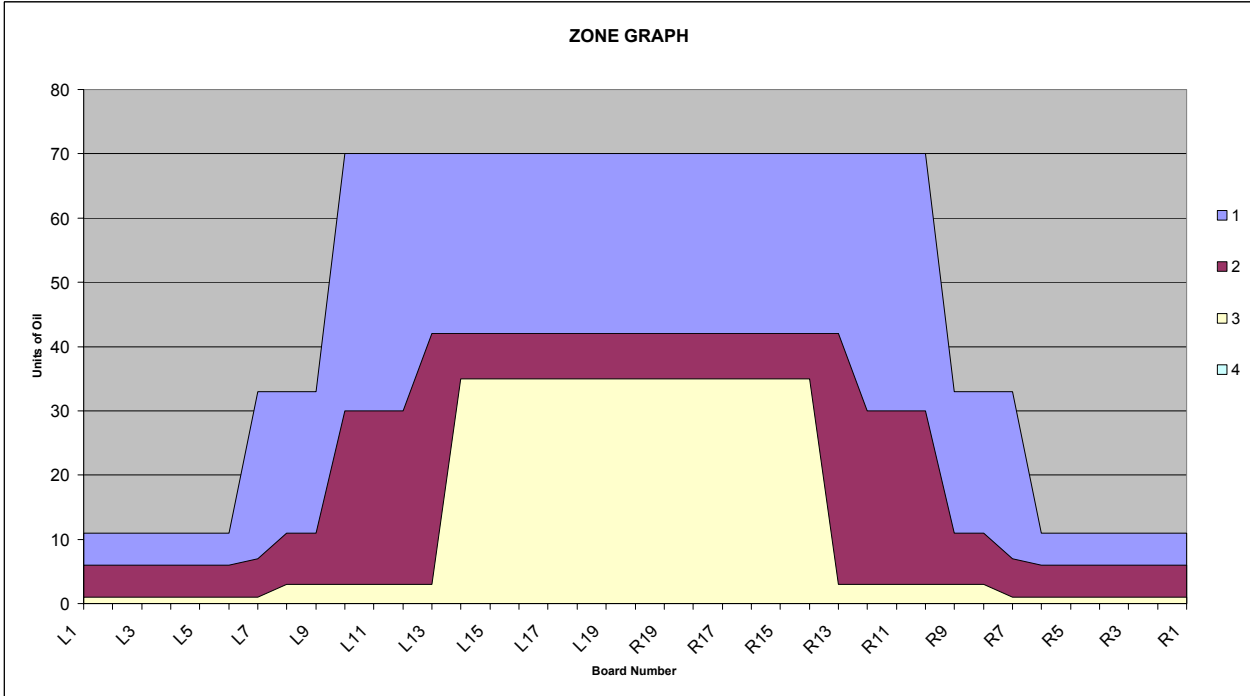

AUTHORITY22™

LANE PATTERN DESIGN RECORD SHEET

Date: 5.6.2007

Pattern Number: 9 Pattern Length: 40 ft.

Pattern Name: Slovakia Open 2008

Pattern Designer: Will & Chuck & Chris

Conditioner: Brunswick AW22

Cleaner: Brunswick AW22 Ratio:

Cleaner Transition Distance: 48

Clean Condition Both

Zone End Length: 1: 16 2: 26 3: 32 4: 40 5: 6: 7: 8:

ZONE	7 Pin Side														Board Number												10 Pin Side													
	L1	L2	L3	L4	L5	L6	L7	L8	L9	L10	L11	L12	L13	L14	L15	L16	L17	L18	L19	C20	R19	R18	R17	R16	R15	R14	R13	R12	R11	R10	R9	R8	R7	R6	R5	R4	R3	R2	R1	
1	11	11	11	11	11	11	33	33	33	70	70	70	70	70	70	70	70	70	70	70	70	70	70	70	70	70	70	70	70	33	33	33	11	11	11	11	11	11	11	
2	6	6	6	6	6	6	7	11	11	30	30	30	42	42	42	42	42	42	42	42	42	42	42	42	42	42	42	30	30	30	11	11	7	6	6	6	6	6	6	
3	1	1	1	1	1	1	1	3	3	3	3	3	3	35	35	35	35	35	35	35	35	35	35	35	35	35	3	3	3	3	3	3	1	1	1	1	1	1	1	
4	0	0	0	0	0	0	0	0	0	0	0	0	0	0	0	0	0	0	0	0	0	0	0	0	0	0	0	0	0	0	0	0	0	0	0	0	0	0	0	0

Comments:		Travel Speed	Normal
		Start Cleaner Spray	
		Start Squeegee	
		Start Oiling	6 inch
Surface:	Age:	Notes:	

3-D Oil Pattern_Slovakia Open 2008_40ft